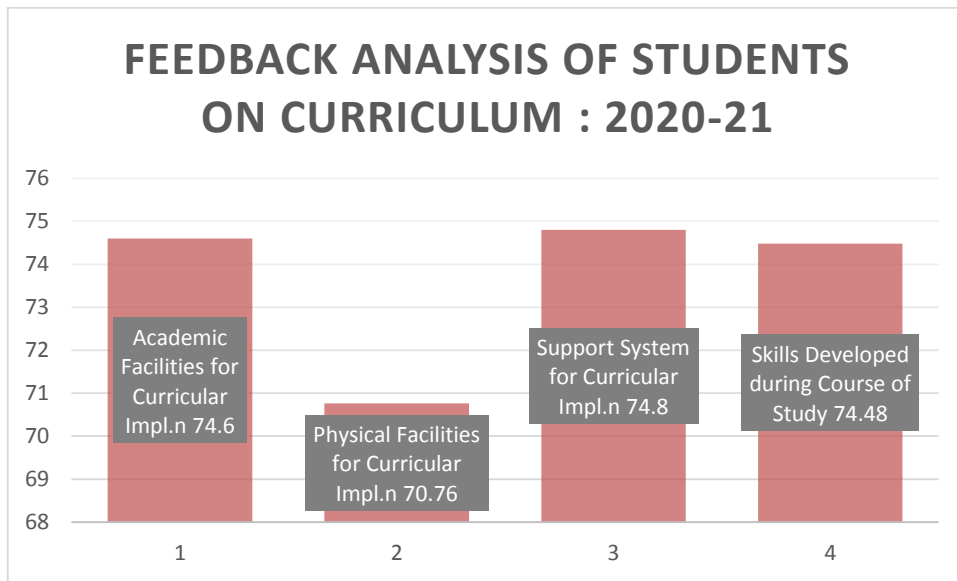

B.V.V. Sangha's

Basaveshwar Arts College, Bagalkot

Analysis of Students' Feedback on Curriculum : 2020-21

Bar- Graph Representation Indicates

PRINCIPAL,
Basaveshwar Arts College
BAGALKOT.

B.V.V. Sangha's

Basaveshwar Arts College Bagalkot

Analysis of Students Feedback on Curriculum 2020-21

Academic Facilities for Curricular Implementation

S.I No	Name	Content of Syllabi	Stimulation for Innovative Thinking	To Use of Online Resources	To Use of Lab equipments	Motivates to participate in Seminar	Students Teacher Interaction	Opportunity to Participate in Co-curricular Events	To Use of Advanced technology	Develops Interdisciplinary Approach	Opportunity to face Competitive exams	Opportunities for Research Activities	Overall Learning Experience
		1	2	3	4	5	6	7	8	9	10	11	12
1.	Sheema S Lamani	5	5	5	5	5	5	5	5	5	5	5	5
2.	Hanamant Khydad	4	4	5	3	4	3	4	5	5	5	3	3
3.	Ashwini Kalleppanavar	5	4	3	3	3	4	3	3	1	5	3	3
4.	Sunil Karigar	5	5	5	5	5	5	5	5	5	5	5	5
5.	Ajit Balmi	5	4	5	5	5	5	5	5	5	5	5	4
6.	Anil Kavadiatti	5	5	5	5	5	5	5	5	5	5	5	5
7.	Rudragouda Malipatil	5	4	5	5	5	5	5	5	5	5	5	4
8.	Viresh Masuti	5	4	5	5	5	5	5	5	5	5	5	4
9.	Jayashree S Lamani	4	2	3	4	4	2	4	1	5	5	3	4
10.	Bhagyashri N Kattimani	4	3	3	1	3	4	3	3	3	5	3	3
11.	Ashwini S Rathod	4	3	4	5	3	4	4	4	4	4	4	3
12.	Bhuvaneshwari.M. Maganur	5	4	3	2	3	3	2	2	3	3	2	3
13.	Sagar Chalawadi	4	5	3	5	5	3	2	2	4	5	3	3